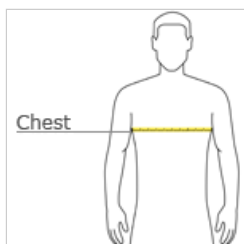

### HOW TO MEASURE

#### CHEST WIDTH

Measure under the arm and around the fullest part of the chest with arms down, keeping tape horizontal.