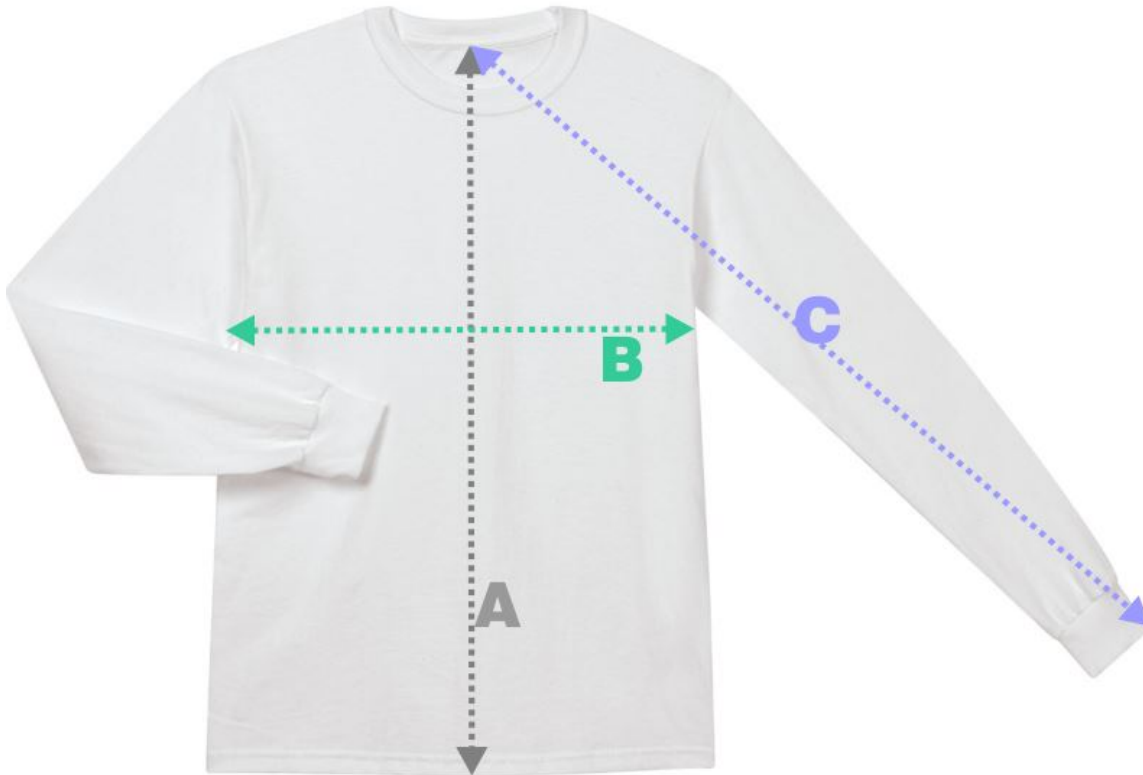

XT424 DT524

MEN'S XT/DT 4 RUNNER

ADULT	XS	S	M	L	XL	2XL	3XL
A C.B.L W/O NECK BAND	26 1/2	27 1/2	28 1/2	29 1/2	30 1/2	32 1/2	33 1/2
B CHEST @Armpit	18	19 1/2	21	22 1/2	24 1/2	27	28 1/2
C SLEEVE LENGTH (LS)	32 5/8	33 3/8	34 1/8	34 7/8	35 5/8	36 3/8	37 1/8

Acceptable Tolerance: If measurement is >20", then +1", >5" and <20", then +1/2", <5" then 1/4"

FABRIC SPECIFICATIONS

FABRIC TYPE: Performance Polyester 6.5 oz (DT524Y)
Performance Polyester 5.5 oz (XT424Y)

FABRIC CONTENT: 91% polyester / 9% spandex (DT524Y)
100% polyester (XT424Y)