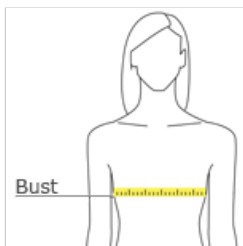

[View PDF Print Email](#)

WonderWink® Women's Premiere Flex™ Full-Zip Scrub Jacket WW4088

- 78/20/2 poly/rayon/spandex
- Zippered front closure
- Shoulder badge loop
- Rib knit cuffs
- Top-loading front pockets with interior pockets
- Side vents
- WonderWink heat transfer logo at left pocket
- Modern fit

CARE INSTRUCTIONS

Machine Wash Cold With Like Colors. Gentle Cycle. Use Only Non-Chlorine Bleach When Needed. Tumble Dry Low. Remove Promptly From Dryer. Cool Iron When Needed.

front

back

HOW TO MEASURE

BUST
Measure under the arm and around the fullest part of the bust with arms down, keeping tape horizontal.

SIZE CHART

	2XS	XS	S	M	L	XL	2XL	3XL	4XL	5XL
Size	0	2	4-6	8-10	12-14	16-18	20-22	24-26	28-30	32-34
Bust	31-32	33-34	35-36	37-39	40-43	44-47	48-51	52-55	56-59	60-64

COLOR INFORMATION

Black
PMS PROCESS
BLACK C