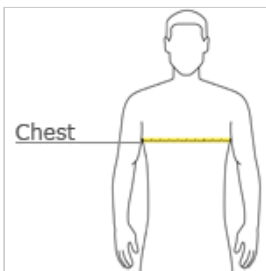

CARE INSTRUCTIONS

Machine Wash Cold With Like Colors. Gentle Cycle. Use Only Non-Chlorine Bleach When Needed. Tumble Dry Low. Remove Promptly From Dryer. Cool Iron When Needed.

front

back

HOW TO MEASURE

CHEST WIDTH

Measure under the arm and around the fullest part of the chest with arms down, keeping tape horizontal.

SIZE CHART

| | 2XS | XS | S | M | L | XL | 2XL | 3XL | 4XL | 5XL |
|-------|-------|-------|-------|-------|-------|-------|-------|-------|-------|-------|
| Chest | 31-32 | 33-34 | 35-37 | 38-40 | 41-44 | 45-48 | 49-52 | 53-56 | 57-60 | 61-64 |