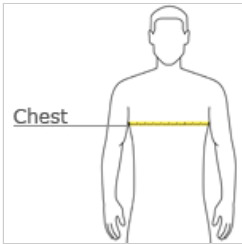

- 8.9-ounce, 96/4 rayon/spandex
- Zip-through collar with slight rib detail
- Reverse coil zipper
- Covered placket
- Open hand pockets
- Open cuffs and hem with slight rib detail
- TravisMathew patch label at left hem

front

back

### HOW TO MEASURE

#### CHEST WIDTH

Measure under the arm and around the fullest part of the chest with arms down, keeping tape horizontal.