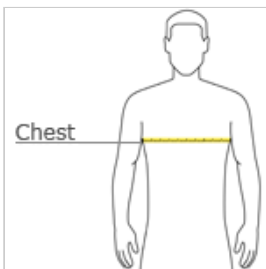

- 100% polyester
- 100% polyester mesh-lined body and hood
- 5000MM fabric waterproof rating
- 3000G/M2 fabric breathability rating
- Zip-off hood
- Contrast waterproof zippers
- Adjustable self-fabric tab cuffs with hook and loop closures
- Front zippered pockets
- Port Pocket™ for decoration access
- Open hem with locking drawcord for adjustability
- Drawstring carry pouch included

CARE INSTRUCTIONS

Machine Wash Cold. Do Not Bleach. Cool Iron If Needed. Do Not Dry Clean.

front

back

HOW TO MEASURE

CHEST WIDTH

Measure under the arm and around the fullest part of the chest with arms down, keeping tape horizontal.

SIZE CHART

	LT	XLT	2XLT	3XLT	4XLT
Chest	41-43	44-46	47-49	50-53	54-57

COLOR INFORMATION

Black
PMS Black C

Magnet
PMS COOL GRAY
11C

True Navy
PMS 533C