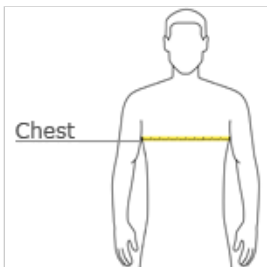

CARE INSTRUCTIONS

Machine Wash Cold Gentle Cycle. Do Not Bleach. Do Not Use Softener. Tumble Dry Low. Do Not Iron.

front

back

HOW TO MEASURE

CHEST WIDTH

Measure under the arm and around the fullest part of the chest with arms down, keeping tape horizontal.

SIZE CHART

	XS	S	M	L	XL	2XL	3XL	4XL
Chest	32-34	35-37	38-40	41-43	44-46	47-49	50-53	54-57

COLOR INFORMATION

										
Athletic Heather PMS 7540C	Black PMS BLACK C	Carolina Blue PMS 646C	Forest Green PMS 553C	Maroon PMS 504C	Purple PMS 7672C	Texas Orange PMS 7584C	True Navy PMS 533C	True Red PMS 200C	True Royal PMS 7687C	White