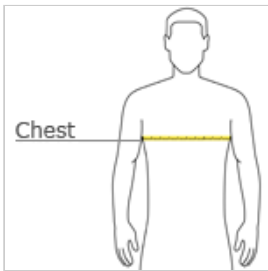

CARE INSTRUCTIONS

Machine Wash Cold With Like Colors. Do Not Use Fabric Softener. Do Not Bleach. Tumble Dry Low. Remove Promptly. Cool Iron If Necessary.

front

back

HOW TO MEASURE**CHEST WIDTH**

Measure under the arm and around the fullest part of the chest with arms down, keeping tape horizontal.

SIZE CHART

	XS	S	M	L	XL	2XL	3XL	4XL
Chest	32-34	35-37	38-40	41-43	44-46	47-49	50-53	54-57

COLOR INFORMATIONAtomic Blue
PMS 2203CBlack
PMS BLACK CIron Grey
PMS 7540C

Neon Yellow

Silver
PMS 429CTrue Navy
PMS 533CTrue Red
PMS 200CTrue Royal
PMS 7687C