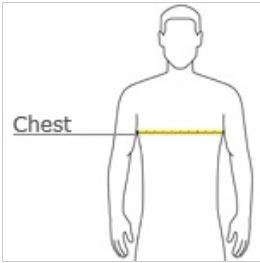

Sport-Tek® PosiCharge® Classic Mesh Reversible Tank. ST500

A moisture-wicking tank with open-hole mesh for a classic look and PosiCharge technology for improved colorfastness.

- 3.6-ounce, 100% polyester mesh with PosiCharge technology
- White mesh reverse
- Double-layer construction with open, individually hemmed layers for easy decoration

HOW TO MEASURE

CHEST
With arms down at sides, measure around the upper body, under arms and over the fullest part of the chest.

SIZE CHART

	XS	S	M	L	XL	2XL	3XL	4XL
Chest	32-34	35-37	38-40	41-43	44-46	47-49	50-53	54-57