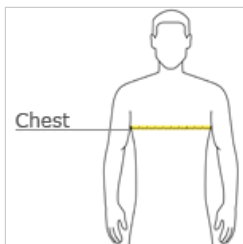

CARE INSTRUCTIONS

Machine wash cold with like colors. Do not use fabric softener. Do not bleach. Tumble dry low. Remove promptly. Cool iron if needed. Do not dry clean.

front

back

HOW TO MEASURE

CHEST WIDTH

Measure under the arm and around the fullest part of the chest with arms down, keeping tape horizontal.

SIZE CHART

	XS	S	M	L	XL	2XL	3XL	4XL
Chest	32-34	35-37	38-40	41-43	44-46	47-49	50-53	54-57

COLOR INFORMATION