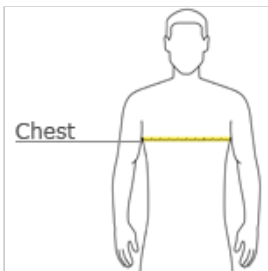

CARE INSTRUCTIONS

Machine wash cold with like colors. Do not use fabric softener. Do not bleach. Tumble dry low. Remove promptly. Cool iron if needed. Do not dry clean.

front

back

HOW TO MEASURE**CHEST WIDTH**

Measure under the arm and around the fullest part of the chest with arms down, keeping tape horizontal.

SIZE CHART

	XS	S	M	L	XL	2XL	3XL	4XL
Chest	32-34	35-37	38-40	41-43	44-46	47-49	50-53	54-57

COLOR INFORMATION