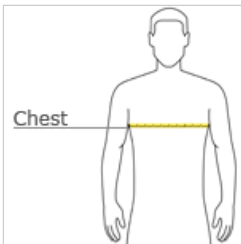

CARE INSTRUCTIONS

Machine wash cold with like colors. Do not bleach do not use softener. Tumble dry low. Remove promptly. Cool iron on reverse side if needed. Do not dry clean

front

back

HOW TO MEASURE

CHEST WIDTH

Measure under the arm and around the fullest part of the chest with arms down, keeping tape horizontal.

SIZE CHART

	XS	S	M	L	XL	2XL	3XL	4XL
Chest	32-34	35-37	38-40	41-43	44-46	47-49	50-53	54-57

COLOR INFORMATION