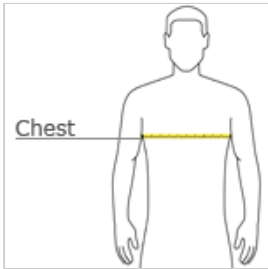

- 3.8-ounce, 100% polyester interlock with PosiCharge technology
- Removable tag for comfort and relabeling
- Binding at neck and armholes

**CARE INSTRUCTIONS**

Machine wash cold with like colors. Do not use fabric softener. Do not bleach. Tumble dry low. Remove promptly. Cool iron if needed. Do not dry clean.

front

back

**HOW TO MEASURE****CHEST WIDTH**

Measure under the arm and around the fullest part of the chest with arms down, keeping tape horizontal.

**SIZE CHART**

	XS	S	M	L	XL	2XL	3XL	4XL
Chest	32-34	35-37	38-40	41-43	44-46	47-49	50-53	54-57