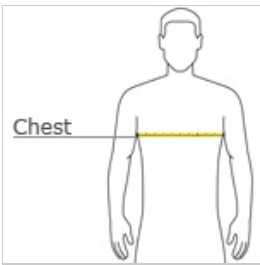

back

HOW TO MEASURE

CHEST WIDTH

Measure under the arm and around the fullest part of the chest with arms down, keeping tape horizontal.

SIZE CHART

	XS	S	M	L	XL	2XL	3XL	4XL
Chest	32-34	35-37	38-40	41-43	44-46	47-49	50-53	54-57