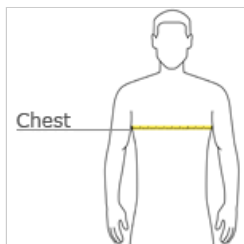

[View PDF Print Email](#)

Sport-Tek® Sport-Wick® Fleece Pullover Crew. ST248

Perfect for warm ups or cool downs, this moisture-wicking crew has underarm gussets for ease of movement.

- 5.5-ounce, 100% polyester
- Anti-static
- Tag-free label
- Taped neck
- Underarm gussets
- Self-fabric cuffs and hem
- Side vents

CARE INSTRUCTIONS

Machine wash cold with like colors. Do not bleach. Tumble dry low. Warm iron if necessary.

front

back

HOW TO MEASURE

CHEST WIDTH

Measure under the arm and around the fullest part of the chest with arms down, keeping tape horizontal.

SIZE CHART

	XS	S	M	L	XL	2XL	3XL	4XL
Chest	32-34	35-37	38-40	41-43	44-46	47-49	50-53	54-57

COLOR INFORMATION

Black
PMS BLACK C

Dark Smoke
Grey
PMS 425C

Deep Red
PMS 201C

Navy
PMS 5255C

True Royal
PMS 7687C