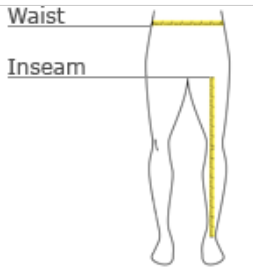

back

HOW TO MEASURE**WAIST**

Measure around the smallest part of the natural waist.

INSEAM

Measure a similar style pant that fits well and is the desired length. Measure from the crotch seam to the hem.

SIZE CHART

	XS	S	M	L	XL	2XL	3XL	4XL
Waist	26-28	29-31	32-34	35-37	38-40	41-43	44-47	48-51

COLOR INFORMATION

Black
PMS NTR BLACK C

Dark Smoke Grey
PMS 425C