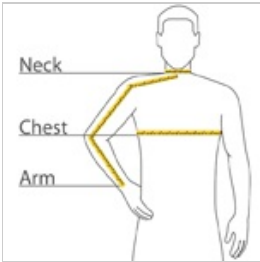

- 4.5-ounce, 55/45 cotton/poly
- Button-down collar
- Dyed-to-match buttons
- Left chest pocket
- Box back pleat
- Adjustable cuffs
- Classic Navy and Light Stone have contrast inside neckband only.

Note: Model shown reflects sizes XS-6XL.

CARE INSTRUCTIONS

Machine wash warm with like colors. Only non chlorine bleach when needed. Tumble dry low. Warm iron if necessary.

front

back

HOW TO MEASURE

CHEST

With arms down at sides, measure around the upper body, under arms and over the fullest part of the chest.

NECK

Measure around the base of the neck, inserting a finger or two between the tape and neck for comfort.

ARM

Place hand on hip. Start at the center of the back of the neck and measure across the shoulder, to the elbow, and then down to the wrist.

SIZE CHART

	XS	S	M	L	XL	2XL	3XL	4XL	5XL	6XL	7XL	8XL	9XL	10XL
Chest	32-34	35-37	38-40	41-43	44-46	47-49	50-53	54-57	58-60	61-63	64-66	67-69	70-72	73-75
Neck	14 1/2 - 15	15 - 15 1/2	15 1/2 - 16	16 - 16 1/2	16 1/2 - 17	17 - 17 1/2	17 1/2 - 18	18 - 18 1/2	18 1/2 - 19	19 - 19 1/2	19 1/2 - 20 1/4	20 1/4 - 20 3/4	20 3/4 - 21 1/4	21 1/4 - 21 3/4
Arm	30 1/2	32	34	35	36 1/2	37 1/2	38 1/2	39 1/2	40 1/2	41 1/2	41 1/2	41 1/2	41 1/2	41 1/2