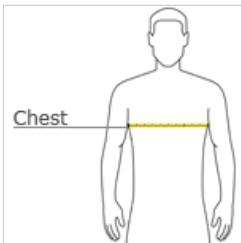

CARE INSTRUCTIONS

Machine Wash Cold. Wash Inside Out. Wash With Like Colors. Do Not Use Softeners. Do Not Use Bleach. Tumble Dry Low. Do Not Iron. Do Not Dry Clean.

front

back

HOW TO MEASURE

CHEST WIDTH
Measure under the arm and around the fullest part of the chest with arms down, keeping tape horizontal.

SIZE CHART

	XS	S	M	L	XL	2XL	3XL	4XL	LT	XLT	2XLT	3XLT	4XLT
Chest	32-35	35-37 1/2	37 1/2-41	41-44	44-48 1/2	48 1/2 -53 1/2	53 1/2 - 58	58-63	41-44	44-48 1/2	48 1/2-53 1/2	53 1/2-58	58-63

COLOR INFORMATION