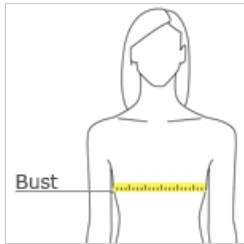

- 260 g/m2 100% polyester knit
- High-loft fleece
- Stand-up collar
- Stretch binding at cuffs and pockets
- Stretch binding at hem
- Zippered pockets
- Bomber silhouette with flattering design lines
- Contrast embroidered The North Face logo on left sleeve and right back shoulder

CARE INSTRUCTIONS

Machine Wash Separately delicate cycle in warm water. Secure and close all zippers, hook and loop closures before wash. Turn garment inside out. Do not use bleach or softeners. Tumble dry low heat. Do not iron or dry clean

front

back

HOW TO MEASURE

BUST

Measure under the arm and around the fullest part of the bust with arms down, keeping tape horizontal.

SIZE CHART

	S	M	L	XL	2XL
Size	4/6	8/10	12/14	16/18	20/22
Bust	33-35	36-38	39-41	42-44	45-48