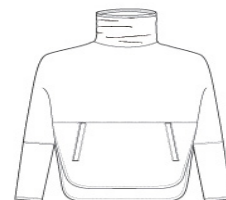

# The North Face® Ladies Canyon Flats Stretch Poncho. NF0A3SEF

This soft, luxe fleece poncho is sure to keep you warm on those chilly nights at home or outdoors. The cowl neck blocks gusty winds while the front pouch pocket keeps hands warm when temps drop.

- 360 g/m2 95/5 polyester/elastane luxe heathered stretch fleece
- Mid-weight luxe stretch fleece poncho
- Cowl neck
- Front pouch pocket
- Overlay tape binding on cuffs and hem
- Split high/low hem for a feminine touch and added coverage
- Contrast The North Face logo heat transfer on right back shoulder