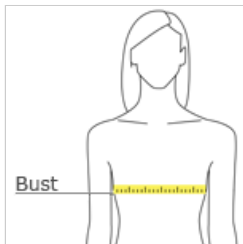

HOW TO MEASURE

BUST
Measure under the arm and around the fullest part of the bust with arms down, keeping tape horizontal.

SIZE CHART

	S	M	L	XL	2XL
Bust	33-35	36-38	39-41	42-44	45-48

COLOR INFORMATION

High Rise Grey
Heather
PMS
HEATHERED

TNF Black
Heather
PMS
HEATHERED