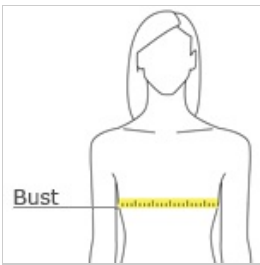

**Sport-Tek® Ladies Colorblock Micropique Sport-Wick® Polo. LST652**

Modern colorblocking and snag resistance give this moisture-wicking polo instant impact.

- 3.8-ounce, 100% polyester tricot
- Gently contoured silhouette
- Tag-free label
- Taped neck
- Colorblocking at shoulders, sleeves and sides
- Self-fabric collar
- Open placket
- Set-in, open hem sleeves

front

back

**HOW TO MEASURE**

**BUST**

With arms down at sides, measure around the upper body, under arms and around the fullest part of the bust.

**SIZE CHART**

|      | XS    | S     | M     | L     | XL    | XXL   | 3XL   | 4XL   |
|------|-------|-------|-------|-------|-------|-------|-------|-------|
| Size | 2     | 4/6   | 8/10  | 12/14 | 16/18 | 20/22 | 24/26 | 28/30 |
| Bust | 32-34 | 35-36 | 37-38 | 39-41 | 42-44 | 45-47 | 48-51 | 52-55 |