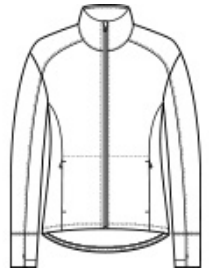

**SPORT-TEK®****Sport-Tek® Ladies Sport-Wick® Flex Fleece Full-Zip. LST560**

Make your move in Sport-Wick Flex Fleece. Lightweight with stretch, this fleece has a cotton hand, wicks moisture and delivers trend-right style.

- 7.4-ounce, 70/25/5 poly/rayon/spandex
- Tear-away removable label
- Cadet collar
- Zippered side pockets
- Self-fabric cuffs and hem
- Thumbholes for warmth
- Drop tail hem

**CARE INSTRUCTIONS**

Machine wash cold with like colors. Do not use fabric softener. Only non-chlorine bleach, when needed. Tumble dry low. Remove promptly. Cool iron, if necessary. Do not dry clean.

front

back

**HOW TO MEASURE****BUST**

Measure under the arm and around the fullest part of the bust with arms down, keeping tape horizontal.

**SIZE CHART**

	XS	S	M	L	XL	XXL	3XL	4XL
Size	2	4/6	8/10	12/14	16/18	20/22	24/26	28/30
Bust	32-34	35-36	37-38	39-41	42-44	45-47	48-51	52-55