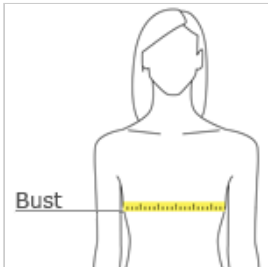

- 7.4-ounce, 70/25/5 poly/rayon/spandex
- Tear-away removable label
- Cadet collar
- Zippered side pockets
- Self-fabric cuffs and hem
- Thumbholes for warmth
- Drop tail hem

**CARE INSTRUCTIONS**

Machine wash cold with like colors. Do not use fabric softener. Only non-chlorine bleach, when needed. Tumble dry low. Remove promptly. Cool iron, if necessary. Do not dry clean.

front

back

**HOW TO MEASURE****BUST**

Measure under the arm and around the fullest part of the bust with arms down, keeping tape horizontal.

**SIZE CHART**

	XS	S	M	L	XL	XXL	3XL	4XL
Size	2	4/6	8/10	12/14	16/18	20/22	24/26	28/30
Bust	32-34	35-36	37-38	39-41	42-44	45-47	48-51	52-55