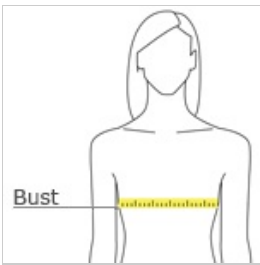

SPORT-TEK

Sport-Tek® Ladies Heather-On-Heather Contender™ Scoop Neck Tee. LST362

This moisture-wicking, snag-resistant tee combines two heather colors for a unique colorblock design.

- 3.8-ounce, 100% polyester jersey
- Removable tag for comfort and relabeling
- Neck taping
- Contrast raglan sleeves
- Curved drop tail hem

front

back

HOW TO MEASURE

BUST
Measure under the arm and around the fullest part of the bust with arms down, keeping tape horizontal.

SIZE CHART

	XS	S	M	L	XL	3XL	4XL
Size	2	4/6	8/10	12/14	16/18	24/26	28/30
Bust	32-34	35-36	37-38	39-41	42-44	48-51	52-55