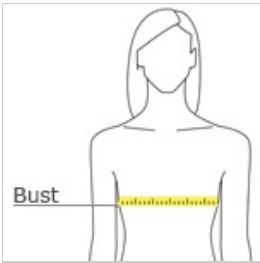

- 3.8-ounce, 100% polyester interlock with PosiCharge technology
- Gently contoured silhouette
- Self-fabric v-neck
- Removable tag for comfort and relabeling

*Given the extreme heat required for sublimation, please consult with your decorator. It is highly recommended to sample test product by color before production.*

### HOW TO MEASURE

#### BUST

With arms down at sides, measure around the upper body, under arms and around the fullest part of the bust.