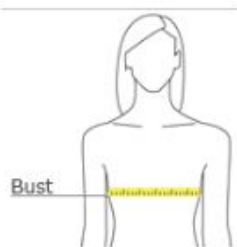

## OGIO® Ladies Luuma Cocoon Fleece. LOG811

Indulge yourself in a cozy cocoon of pure softness and warmth.

- 7-ounce, 57/38/5 modal/poly/spandex fleece
- OGIO heat transfer label for tag-free comfort
- Open sleeves and hem
- Metal die cut O on front left sleeve

front

back

### HOW TO MEASURE

#### BUST

With arms down at sides, measure around the upper body, under arms and around the fullest part of the bust.