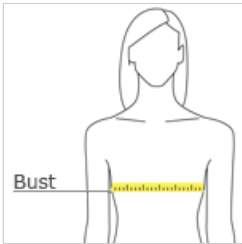

# OGIO® Ladies Gravitare Scoop 3/4-Sleeve . LOG141

This flattering look has a beautiful drape and on-trend OGIO details.

- 4.7-ounce, 100% poly with stay-cool wicking technology
- OGIO heat transfer label for tag-free comfort
- Open neck
- Heat transfer O on center back neck
- Dolman shoulders
- Self-fabric tabs with matte black buttons
- Heat transfer O at left hem
- Curved hem

**CARE INSTRUCTIONS**

Machine wash cold with like colors. Do not use fabric softener. Do not bleach. Tumble dry low. Cool iron. Do not dry clean.

front

back

**HOW TO MEASURE**

**BUST**

Measure under the arm and around the fullest part of the bust with arms down, keeping tape horizontal.

**SIZE CHART**

	XS	S	M	L	XL	2XL	3XL	4XL
Size	2	4/6	8/10	12/14	16/18	20/22	24/26	28/30
Bust	32-34	35-36	37-38	39-41	42-44	45-47	48-51	52-55

**COLOR INFORMATION**

Blacktop

PMS NTR BLACK

Dark Heather Grey

Navy Heather