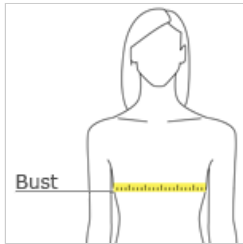

# OGIO® ENDURANCE Ladies Level Mesh Tank. LOE352

STAY-COOL WICKING ULTRABREATHABLE MESH  
REFLECTIVE DETAILS

- 3.2-ounce, 100% poly jacquard jersey with stay-cool wicking technology
- OGIO heat transfer label for tag-free comfort
- T-back strap with brushed metal ring at back
- Black reflective O heat transfer at front left hem

**CARE INSTRUCTIONS**

Machine wash cold with like colors. Do not use fabric softener. Do not bleach. Tumble dry low. Cool iron if necessary. Do not dry clean.

front

back

**HOW TO MEASURE**

**BUST**

Measure under the arm and around the fullest part of the bust with arms down, keeping tape horizontal.

**SIZE CHART**

	XS	S	M	L	XL	2XL	3XL	4XL
Size	2	4/6	8/10	12/14	16/18	20/22	24/26	28/30
Bust	32-34	35-36	37-38	39-41	42-44	45-47	48-51	52-55

**COLOR INFORMATION**

Blacktop  
PMS NTR BLACK CPMS 2145C

Electric Blue  
PMS 2145C