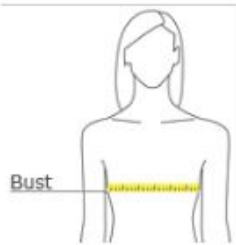

OGIO ENDURANCE

OGIO® ENDURANCE Ladies Peak V-Neck Tee. LOE337

STAY-COOL WICKING FLATLOCK SEAMS FOR COMFORT
REFLECTIVE DETAILS

- 4.3-ounce, 80/20 poly/cotton jersey with stay-cool wicking technology
- OGIO heat transfer label for tag-free comfort
- Reflective taping under flatlock stitching at the shoulders
- Set-in sleeves
- Reflective OGIO Endurance vertical bar heat transfer on center back
- Reflective O heat transfer on front left hem

front

back

HOW TO MEASURE

BUST

With arms down at sides, measure around the upper body, under arms and around the fullest part of the bust.

SIZE CHART

	XS	S	M	L	XL	2XL	3XL	4XL
Size	2	4/6	8/10	12/14	16/18	20/22	24/26	28/30
Bust	32-34	35-36	37-38	39-41	42-44	45-47	48-51	52-55