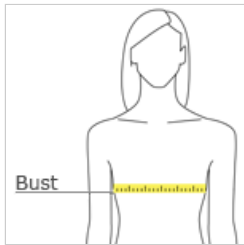

HOW TO MEASURE

BUST
Measure under the arm and around the fullest part of the bust with arms down, keeping tape horizontal.

SIZE CHART

	XS	S	M	L	XL	XXL	3XL	4XL
Size	2	4/6	8/10	12/14	16/18	20/22	24/26	28/30
Bust	32-34	35-36	37-38	39-41	42-44	45-47	48-51	52-55

COLOR INFORMATION