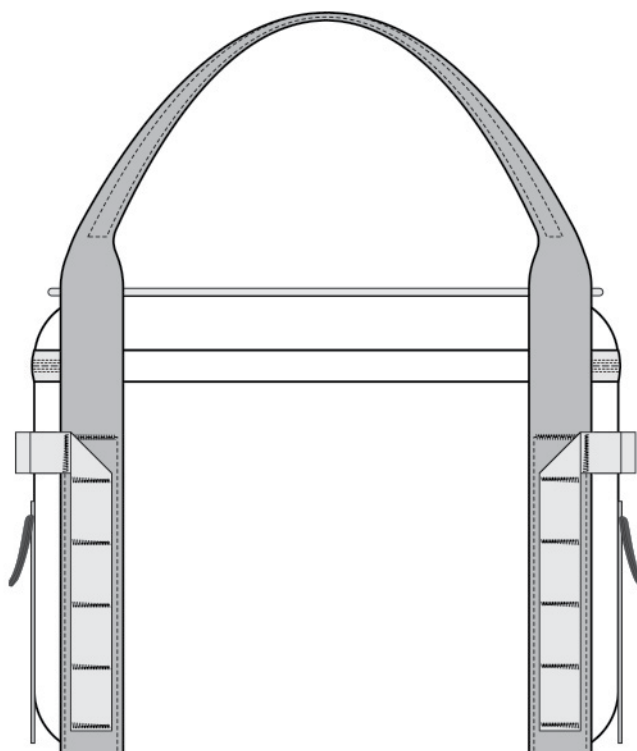

Eddie Bauer® Max Cool 24-Can Cooler. EB800

Designed for maximum ice retention, this soft-sided cooler is ready for tailgating, picnics, camping and more adventures.

- Rugged 300D ripstop polyester with PVC coating
- 1-inch thick, high-density, closed-cell insulating foam
- Heavyweight, leakproof PEVA lining
- Interior PVC-coated zippered mesh pocket
- Top storage shock cord
- Detachable, adjustable, padded shoulder strap
- Contrast Eddie Bauer logo printed on front panel and shoulder pad
- Front and back daisy chain attachment system
- Never-lost bottle opener
- Webbing handles
- Front slip pocket
- Dimensions: 11”h x 14”w x 8.5”d; Approx. 1,309 cu. in.

Black/Grey
Steel
NTR BLACK
C/7540C

Metal Grey/
Expedition Blue
COOL GREY
10C/2144C

Eddie Bauer

Eddie Bauer® Max Cool 24-Can Cooler. EB800

FRONT VIEW

BACK VIEW

Note: Best graphic placement should be per the embellisher/screen printer recommendations.