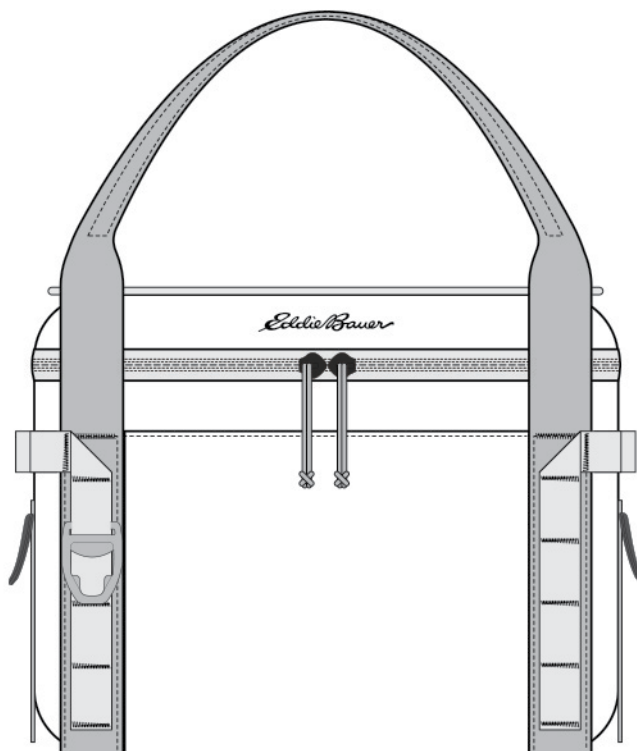

Eddie Bauer® Max Cool 24-Can Cooler. EB800

Designed for maximum ice retention, this soft-sided cooler is ready for tailgating, picnics, camping and more adventures.

- Rugged 300D ripstop polyester with PVC coating
- 1-inch thick, high-density, closed-cell insulating foam
- Heavyweight, leakproof PEVA lining
- Interior PVC-coated zippered mesh pocket
- Top storage shock cord
- Detachable, adjustable, padded shoulder strap
- Contrast Eddie Bauer logo printed on front panel and shoulder pad
- Front and back daisy chain attachment system
- Never-lost bottle opener
- Webbing handles
- Front slip pocket
- Dimensions: 11”h x 14”w x 8.5”d; Approx. 1,309 cu. in.

Black/Grey
Steel
NTR BLACK
C/7540C

Metal Grey/
Expedition Blue
COOL GREY
10C/2144C

Eddie Bauer

Eddie Bauer® Max Cool 24-Can Cooler. EB800

FRONT VIEW

BACK VIEW

Note: Best graphic placement should be per the embellisher/screen printer recommendations.