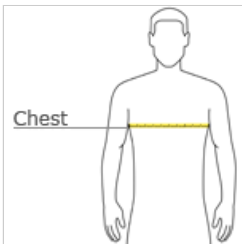

[View PDF Print Email](#)

District® V.I.T.™ Muscle Tank. DT6300

A tank with strong style.

- 4.3-ounce, 100% combed ring spun cotton, 30 singles
- 50/50 ring spun combed cotton/poly (Frosts)
- Slightly slimmer body
- Back neck tape
- Tear-away label

front

back

HOW TO MEASURE

CHEST WIDTH

Measure under the arm and around the fullest part of the chest with arms down, keeping tape horizontal.

SIZE CHART

	XS	S	M	L	XL	2XL	3XL	4XL
Chest	32-34	35-37	38-40	41-43	44-46	47-49	50-52	53-55