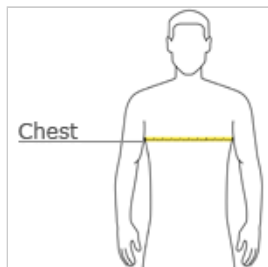

District® V.I.T.™ Fleece Hoodie DT6100

An ideal canvas for decorators, this soft fleece is everything and more at an unbeatable value.

- 8.3-ounce, 65/35 ring spun cotton/polyester
- 100% ring spun cotton face (Solids, Grey Frost, Light Heather Grey)
- 60/40 ring spun cotton/ polyester (Heathers and Frosts)
- Jersey-lined, two-piece hood
- Dyed-to-match drawcords with aluminum grommets
- Shoulder to shoulder back neck tape
- Side seamed
- 1x1 rib knit cuffs and hem
- Tear-away label

CARE INSTRUCTIONS

Machine wash cold with like colors. Only non-chlorine bleach, when needed. Tumble dry low. Warm iron, if necessary.

front

back

HOW TO MEASURE

CHEST WIDTH

Measure under the arm and around the fullest part of the chest with arms down, keeping tape horizontal.

SIZE CHART

	XS	XS	S	S	M	M	L	L	XL	XL	2XL	3XL	3XL	4XL	4XL
Chest	32-34	32-34	35-37	35-37	38-40	38-40	41-43	41-43	44-46	44-46	47-49	50-53	50-53	54-57	54-57

COLOR INFORMATION

										
Black PMS BLACK C	Charcoal PMS 7540C	Classic Red PMS 200C	Deep Royal PMS 7687C	Desert Rose PMS 7523C	Duck Brown PMS 7568C	Eucalyptus Blue PMS 7475C	Fiery Red PMS 485C	Forest Green PMS 7736C	Gardenia PMS NO MATCH	Grey Frost PMS COOL GRAY 10C
										
Heathered Cardinal PMS 7421C	Heathered Charcoal PMS 7540C	Heathered Dusty Sage PMS 5575C	Heathered Kelly Green PMS 3415C	Heathered Navy PMS 2379C	Heathered Olive PMS 418C	Heathered Purple PMS 7671C	Heathered Russet PMS 7609C	Ice Blue PMS 277C	Light Heather Grey PMS NO MATCH	Light Yellow PMS 7401C
										
Marigold Heather PMS 715C	Neptune Blue PMS 7694C	New Navy PMS 533C	Oatmeal Heather PMS NO MATCH	Olive PMS 418C	Plum PMS 504C	Rosewater Pink PMS NO MATCH	Royal Frost PMS 7684C	White PMS NO MATCH	White Smoke PMS 420C	