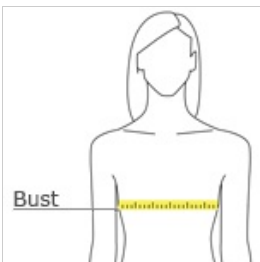

# Juniors Core Fleece Full-Zip Hoodie DT290

Zip up a cool look in this classic hoodie.

- 8.3-ounce, 60/40 cotton/poly fleece
- White drawcord and inside trim
- Metal zipper

front

back

## HOW TO MEASURE

### BUST

With arms down at sides, measure around the upper body, under arms and around the fullest part of the bust.