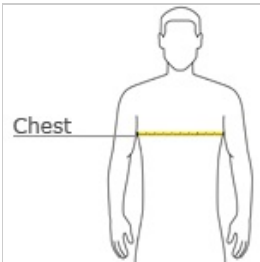

CornerStone® ANSI 107 Class 2 Long Sleeve Safety T-Shirt. CS401LS

Stay safer on the jobsite in this high-visibility t-shirt that works as hard as you do.

- ANSI/ISEA 107 Class 2 certified
- 5.9-ounce, 100% polyester interlock
- Wicks moisture
- 2-in. wide reflective taping on front and back
- Left chest pocket for pens and notes
- Rib knit cuffs

CHEST

With arms down at sides, measure around the upper body, under arms and over the fullest part of the chest.

SIZE CHART

	XS	S	M	L	XL	2XL	3XL	4XL
Chest	32-34	35-37	38-40	41-43	44-46	47-49	50-53	54-57

COLOR INFORMATION