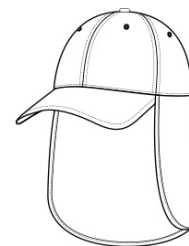

- 75/25 poly/nylon ripstop
- No Fly Zone® insect repellent technology
- UPF 30+ sun protection
- Moisture-wicking sweatband
- Unstructured
- Low-profile
- Adjustable cord and toggle at crown
- Elongated bill for additional sun protection
- 9.875"h x 19.125"w back neck sun cape

*Specially treated products may be subject to additional requirements. Please check with your local authorities for any additional requirements that may apply.*

front

back

**HOW TO MEASURE**

**HATS**

Measure the circumference around the head, above the eyebrow and at the widest part of the head. Divide number by 3.14 for hat size.