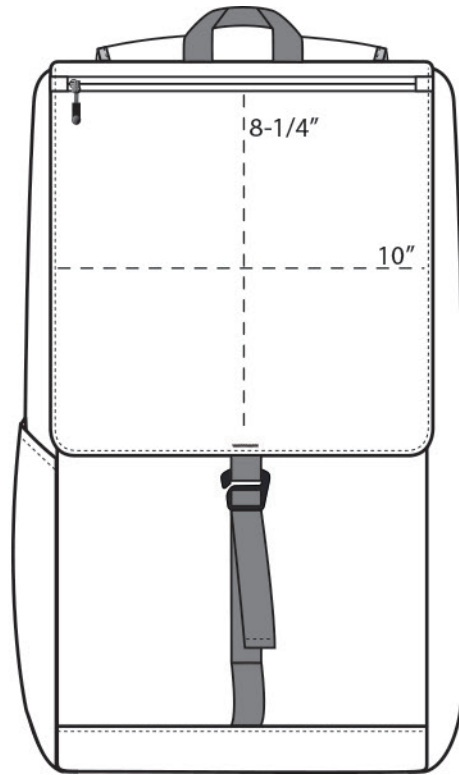

- 600D poly canvas (solid); 600D heather poly (heather)
- Main compartment with padded laptop panel
- Interior organization pockets
- Front zippered rucksack flap
- Hook closure on front
- Exterior side pocket
- Padded air mesh shoulder straps
- Luggage trolley pass through on back
- Laptop sleeve dimensions: 12”h x 11”w x 1”d; fits most 15” laptops
- Dimensions: 17”h x 10.5”w x 5”d; Approx. 893 cubic inches

Note: Bags not intended for use by children 12 and under.

COLOR INFORMATION

Black
NTR BLACK C

Heather Grey/
Black
NO MATCH/
NTR BLACK C

FRONT VIEW

BACK VIEW