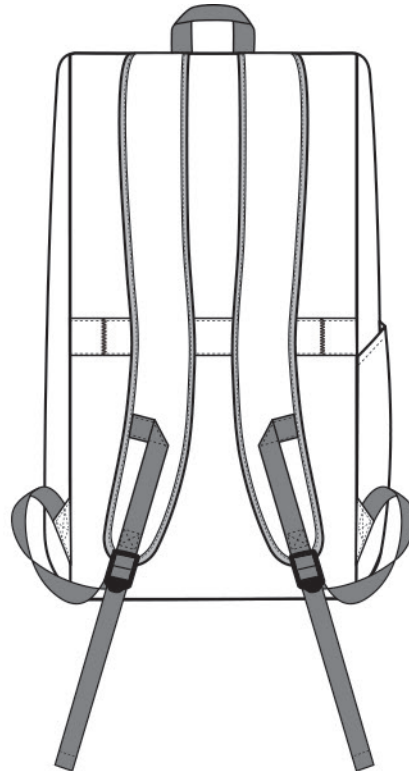

- 600D poly canvas (solid); 600D heather poly (heather)
- Main compartment with padded laptop panel
- Interior organization pockets
- Front zippered rucksack flap
- Hook closure on front
- Exterior side pocket
- Padded air mesh shoulder straps
- Luggage trolley pass through on back
- Laptop sleeve dimensions: 12”h x 11”w x 1”d; fits most 15” laptops
- Dimensions: 17”h x 10.5”w x 5”d; Approx. 893 cubic inches

Note: Bags not intended for use by children 12 and under.

COLOR INFORMATION

Black
NTR BLACK C

Heather Grey/
Black
NO MATCH/
NTR BLACK C

FRONT VIEW

BACK VIEW