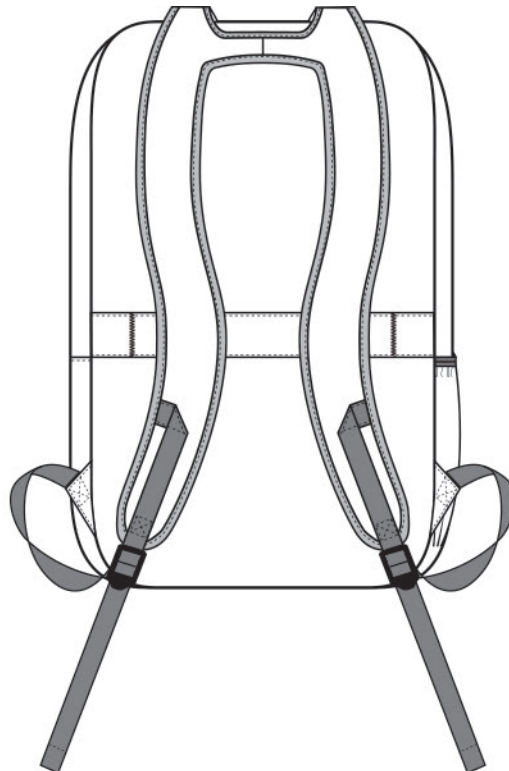

BG218. Port Authority® Access Square Backpack

- 600D poly canvas (solid); 600D heather poly (heather)
- Main compartment with padded laptop panel
- Interior organization pockets
- Front zippered pocket
- Exterior side pocket
- Padded air mesh shoulder straps
- Luggage trolley pass through on back
- Laptop sleeve dimensions: 11.5”h x 12”w x 1”d; fits most 15” laptops
- Dimensions: 17.75”h x 12.25”w x 5.5”d; Approx. 1,196 cubic inches

Note: Bags not intended for use by children 12 and under.

COLOR INFORMATION

Black
NTR BLACK C

Heather Grey/
Black
NO MATCH//
NTR BLACK C

River Blue
Navy
533C

BG218. Port Authority® Access Square Backpack

FRONT VIEW

BACK VIEW