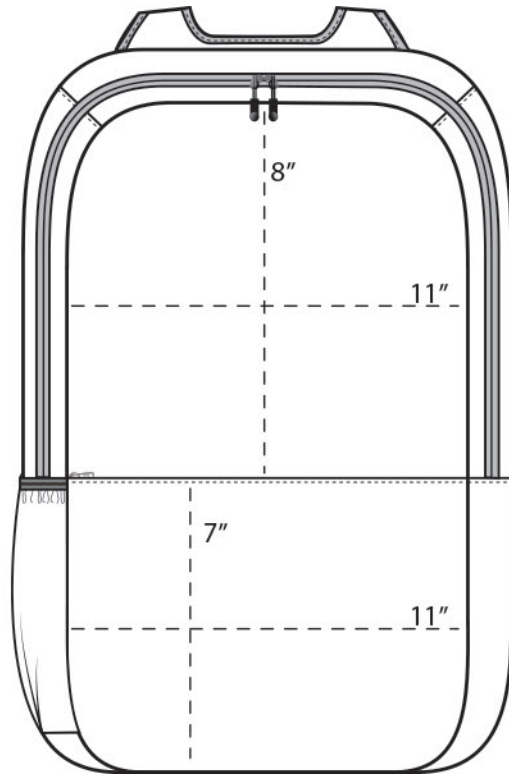

BG218. Port Authority® Access Square Backpack

- 600D poly canvas (solid); 600D heather poly (heather)
- Main compartment with padded laptop panel
- Interior organization pockets
- Front zippered pocket
- Exterior side pocket
- Padded air mesh shoulder straps
- Luggage trolley pass through on back
- Laptop sleeve dimensions: 11.5”h x 12”w x 1”d; fits most 15” laptops
- Dimensions: 17.75”h x 12.25”w x 5.5”d; Approx. 1,196 cubic inches

Note: Bags not intended for use by children 12 and under.

COLOR INFORMATION

Black
NTR BLACK C

Heather Grey/
Black
NO MATCH//
NTR BLACK C

River Blue
Navy
533C

BG218. Port Authority® Access Square Backpack

FRONT VIEW

BACK VIEW