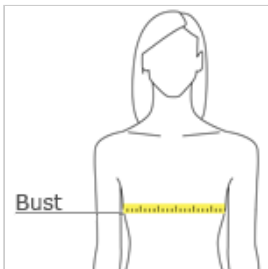

BELLA+CANVAS.

BELLA+CANVAS® Women's Slouchy Tee. BC8816

- Slouchy fit
- Tear-away label
- Scoop neck
- Side seamed
- Subtle curved bottom hem
- Solid Colors: 3.7-ounce, 65/35 poly/viscose, 32 singles
- Triblend Colors: 3.8-ounce, 50/25/25 poly/Airlume combed and ring spun cotton/rayon, 40 singles

front

back

CARE INSTRUCTIONS

Machine wash warm, inside out, with like colors. Only non-chlorine bleach. Tumble dry low. Medium iron. Do not iron decoration. Do not dry clean.

HOW TO MEASURE

BUST

Measure under the arm and around the fullest part of the bust with arms down, keeping tape horizontal.

SIZE CHART

	S	M	L	XL	2XL
Size	6-8	8-10	10-12	14-18	20-22
Chest	30-32	32-33 1/2	33 1/2- 35 1/2	35 1/2- 37 1/2	37 1/2- 39 1/2

COLOR INFORMATION

Black
PMS BLACK C

Blue Triblend
PMS 7682CP

Charcoal-Black
Triblend
PMS Black 7CP