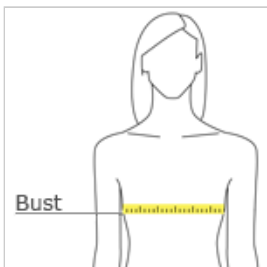

BELLA+CANVAS

BELLA+CANVAS® Women's Relaxed Triblend Tee BC6413

- Relaxed fit
- Tear-away label
- Side seamed
- 3.8-ounce, 50/25/25 poly/Airlume combed and ring spun cotton/rayon, 40 singles

CARE INSTRUCTIONS

Machine Wash Warm, Inside Out, With Like Colors. Only Non-Chlorine Bleach. Tumble Dry Low. Medium Iron. Do Not Iron Decoration. Do Not Dry Clean.

front

back

HOW TO MEASURE

BUST

Measure under the arm and around the fullest part of the bust with arms down, keeping tape horizontal.