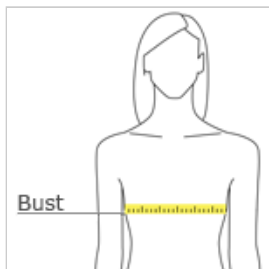

**BELLA+CANVAS**

**BELLA+CANVAS® Women's Relaxed CVC Tee  
BC6400CVC**

- Relaxed fit
- Tear-away label
- Side seamed
- 4.2-ounce, 52/48 Airlume combed and ring spun cotton/poly
- Athletic Heather/Black Heather CVC: 4.2-ounce, 90/10 Airlume combed and ring spun cotton/poly
- Dark Grey Heather/Deep Heather: 52/48 Airlume combed and ring spun cotton/poly

**CARE INSTRUCTIONS**

Machine Wash Warm, Inside Out, With Like Colors. Only Non-Chlorine Bleach. Tumble Dry Low. Medium Iron. Do Not Iron Decoration. Do Not Dry Clean.

front

back

**HOW TO MEASURE**

**BUST**

Measure under the arm and around the fullest part of the bust with arms down, keeping tape horizontal.

**SIZE CHART**

	S	M	L	XL	2XL	3XL
Size	2-4	6-8	8-10	10-14	14-18	18-20
Bust	30-32	32-33 1/2	33 1/2-35 1/2	35 1/2-37 1/2	37 1/2-39 1/2	39 1/2-41 1/2