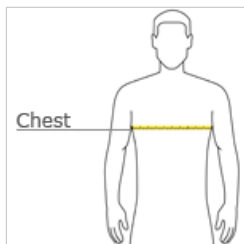

BELLA+CANVAS

BELLA+CANVAS® Unisex Triblend Sponge Fleece Full-Zip Hoodie. BC3909

- Retail fit
- Tear-away label
- Side seamed
- Rib knit cuffs and hem
- 8.2-ounce, 50/37.5/12.5 poly fleece/Airlume combed and ring spun cotton/rayon, 32 singles

CARE INSTRUCTIONS

Machine wash warm, inside out, with like colors. Only non-chlorine bleach. Tumble dry low. Medium iron. Do not iron decoration. Do not dry clean.

front

back

HOW TO MEASURE

CHEST WIDTH

Measure under the arm and around the fullest part of the chest with arms down, keeping tape horizontal.

SIZE CHART

	XS	S	M	L	XL	2XL
Chest	31-34	34-37	38-41	42-45	46-49	50-53

COLOR INFORMATION

Charcoal-Black Triblend
PMS 428C

Grey Triblend
PMS 416U

Navy Triblend
PMS 2380C

Solid Black Triblend
PMS BLACK C