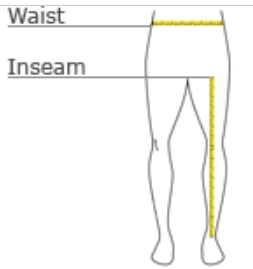

HOW TO MEASURE

WAIST

Measure around the smallest part of the natural waist.

INSEAM

Measure a similar style pant that fits well and is the desired length. Measure from the crotch seam to the hem.

SIZE CHART

	XS	S	M	L	XL	2XL
Waist	26-28	30-32	32-34	34-36	36-38	38-42

COLOR INFORMATION