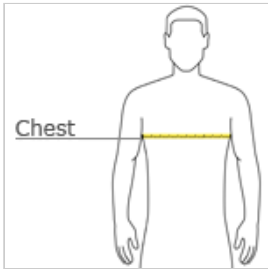

HOW TO MEASURE

CHEST WIDTH

Measure under the arm and around the fullest part of the chest with arms down, keeping tape horizontal.

SIZE CHART

	XS	S	M	L	XL	2XL	3XL
Chest	31-34	34-37	38-41	42-45	46-49	50-53	54-57

COLOR INFORMATION