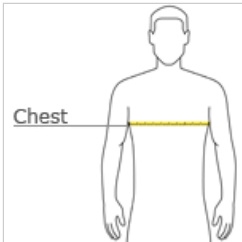

front

back

CARE INSTRUCTIONS

Machine wash warm, inside out, with like colors. Only non-chlorine bleach. Tumble dry low. Medium iron. Do not iron decoration. Do not dry clean.

HOW TO MEASURE

CHEST WIDTH

Measure under the arm and around the fullest part of the chest with arms down, keeping tape horizontal.

SIZE CHART

	XS	S	M	L	XL	2XL
Chest	31-34	34-37	38-41	42-45	46-49	50-53

COLOR INFORMATION

Athletic Heather
PMS 428U

Black
PMS Black C

Black Heather
PMS BLACK 7 CP

Charcoal-Black Triblend
PMS Black 7CP

Dark Grey Heather
PMS 426C