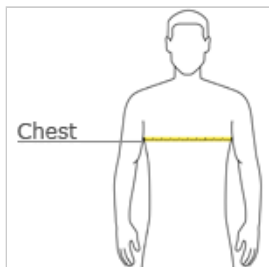

HOW TO MEASURE

CHEST WIDTH

Measure under the arm and around the fullest part of the chest with arms down, keeping tape horizontal.

SIZE CHART

	XS	S	M	L	XL	2XL	3XL
Chest	31-34	34-37	38-41	42-45	46-49	50-53	54-57

COLOR INFORMATION

Athletic Heather PMS 428U	Black Heather PMS BLACK 7 CP	Dark Grey Heather PMS 426C	Deep Heather PMS 426C	Heather Cardinal PMS 7421 C	Heather Deep Teal PMS 7699 C	Heather Forest PMS 343 U	Heather Mauve	Heather Navy PMS 2379C	Heather Slate PMS 2168UP	Heather Stone
Heather True Royal PMS 286CP