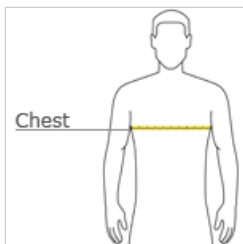

HOW TO MEASURE

CHEST WIDTH

Measure under the arm and around the fullest part of the chest with arms down, keeping tape horizontal.

SIZE CHART

	XS	S	M	L	XL	2XL
Chest	31-34	34-37	38-41	42-45	46-49	50-53

COLOR INFORMATION