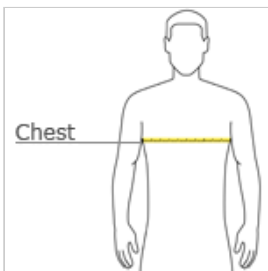

BELLA+CANVAS.

BELLA+CANVAS® Unisex Heather CVC V-Neck Tee BC3005CVC

- Retail fit
- Tear-away label
- Side seamed
- Shoulder taping
- Athletic Heather/Black Heather: 4.2-ounce, 90/10 Airlume combed and ring spun cotton/poly
- Heather CVC Colors: 4.2-ounce, 52/48 Airlume combed and ring spun cotton/poly

CARE INSTRUCTIONS

Machine Wash Warm, Inside Out, With Like Colors. Only Non-Chlorine Bleach. Tumble Dry Low. Medium Iron. Do Not Iron Decoration. Do Not Dry Clean.

front

back

HOW TO MEASURE

CHEST WIDTH

Measure under the arm and around the fullest part of the chest with arms down, keeping tape horizontal.

SIZE CHART

	XS	S	M	L	XL	2XL	3XL
Chest	31-34	34-37	38-41	42-45	46-49	50-53	54-57

COLOR INFORMATION

									
Athletic Heather PMS 428U	Black Heather PMS BLACK 7 CP	Dark Grey Heather PMS 426C	Deep Heather PMS 2333CP	Heather Cardinal PMS 7421 C	Heather Grass Green PMS 3425 UP	Heather Navy PMS 2379C	Heather Red PMS 193C	Heather Slate	Heather True Royal PMS 286CP