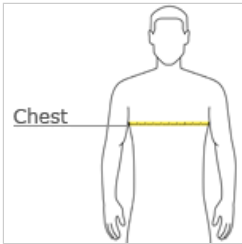

CARE INSTRUCTIONS

Machine wash warm, inside out, with like colors. Only non-chlorine bleach. Tumble dry low. Medium iron. Do not iron decoration. Do not dry clean.

front

back

HOW TO MEASURE

CHEST WIDTH

Measure under the arm and around the fullest part of the chest with arms down, keeping tape horizontal.

SIZE CHART

	XS	S	M	L	XL	2XL	3XL	4XL
Chest	31-34	34-37	38-41	42-45	46-49	50-53	54-57	58-61

COLOR INFORMATION

Aqua
PMS 7459C

Army
PMS 418CP

Ash
PMS 428CP

Asphalt
PMS BLACK 7 U

Autumn