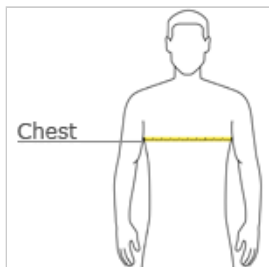

**BELLA+CANVAS**

**BELLA+CANVAS® Unisex Heather CVC Short Sleeve Tee. BC3001CVC**

- Retail fit
- Tear-away label
- Side seamed
- Shoulder taping
- Athletic Heather/Black Heather: 4.2-ounce, 90/10 Airlume combed and ring spun cotton/poly, 32 singles
- Heather CVC/Solid CVC Blend Colors: 52/48 Airlume combed and ring spun cotton/poly
- Prism: 99/1 Airlume combed and ring spun cotton/poly

**CARE INSTRUCTIONS**

Machine wash warm, inside out, with like colors. Only non-chlorine bleach. Tumble dry low. Medium iron. Do not iron decoration. Do not dry clean.

front

back

**HOW TO MEASURE**

**CHEST WIDTH**

Measure under the arm and around the fullest part of the chest with arms down, keeping tape horizontal.

**SIZE CHART**

	XS	S	M	L	XL	2XL	3XL	4XL
Chest	31-34	34-37	38-41	42-45	46-49	50-53	54-57	58-61

**COLOR INFORMATION**