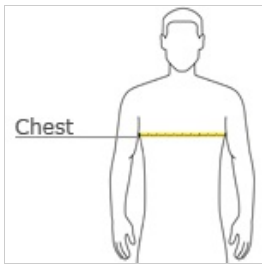

Tagless® 100% Cotton T-Shirt. 5250

- 6-ounce, 100% ComfortSoft® cotton
- 99/1 cotton/poly (Ash)
- 60/40 cotton/poly (Charcoal Heather, Oxford Grey)
- 90/10 cotton/poly (Light Steel)
- Tagless label
- Double-needle coverseamed crewneck
- Lay-flat collar
- Shoulder-to-shoulder taping
- Double-needle sleeves and hem

Please note: This product is transitioning from tagged labels to tag-free and orders may contain a combination of both.

front

back

HOW TO MEASURE

CHEST

With arms down at sides, measure around the upper body, under arms and over the fullest part of the chest.

SIZE CHART

	S	M	L	XL	2XL	3XL	4XL	5XL
Chest	34-36	38-40	42-44	46-48	50-52	54-56	58-60	62-64

COLOR INFORMATION

 Aquatic Blue PMS 2915 C	 Ash* PMS HEATHERED	 Athletic Orange PMS 1585 C	 Black PMS BLACK 6 C	 Cardinal PMS 208 C	 Carolina Blue PMS 279 C	 Charcoal Heather* PMS HEATHERED	 Daffodil Yellow PMS 1205 C	 Dark Chocolate PMS 7533 C	 Deep Forest PMS 5535 C	 Deep Red PMS 207 C
 Deep Royal PMS 662 C	 Denim Blue PMS 646 C	 Fatigue Green PMS 5815 C	 Gold PMS 137 C	 Kelly Green PMS 340 C	 Lavender PMS 2635 C	 Light Blue PMS 283 C	 Light Steel* PMS HEATHERED	 Lime PMS 367 C	 Maroon PMS 505 C	 Navy PMS 289 C
 Orange PMS 172 C	 Oxford Grey* PMS HEATHERED	 Pebble PMS 465 C	 Pink PMS 211 C	 Purple PMS 2685 C	 Sand PMS WARM GREY 3 C	 Shamrock Green PMS 347 C	 Smoke Grey PMS COOL GREY 11 C	 Stonewashed Blue	 Stonewashed Green PMS 5635 C	 Teal PMS 633 C
 Texas Orange PMS 470 C	 White PMS WHITE	 Wow Pink PMS 213 C	 Yellow PMS 106 C							